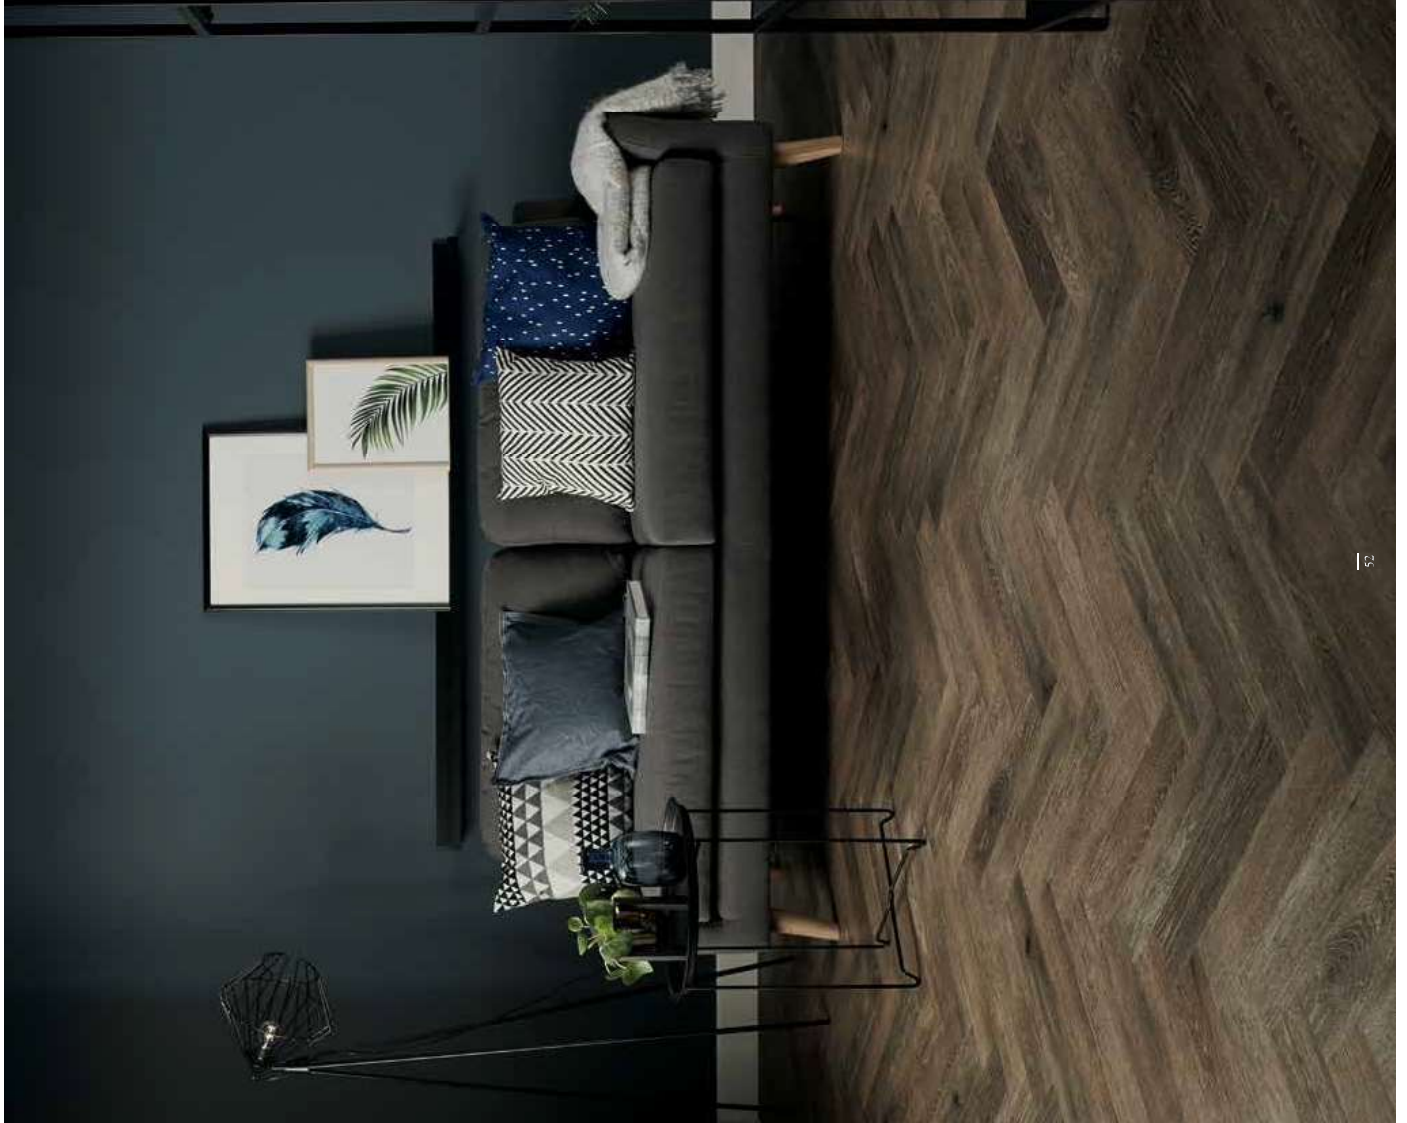

# Possibilities with Parquet.

With classic appeal, Parquet complements many interior schemes, both traditional and modern, and is an elegant choice throughout the home.

Choose from a palette of 12 Spacia Woods, from the lighter colours of White Ash to the darker tones of Blackened Spa Wood. Available in two sizes to complement your interior space.