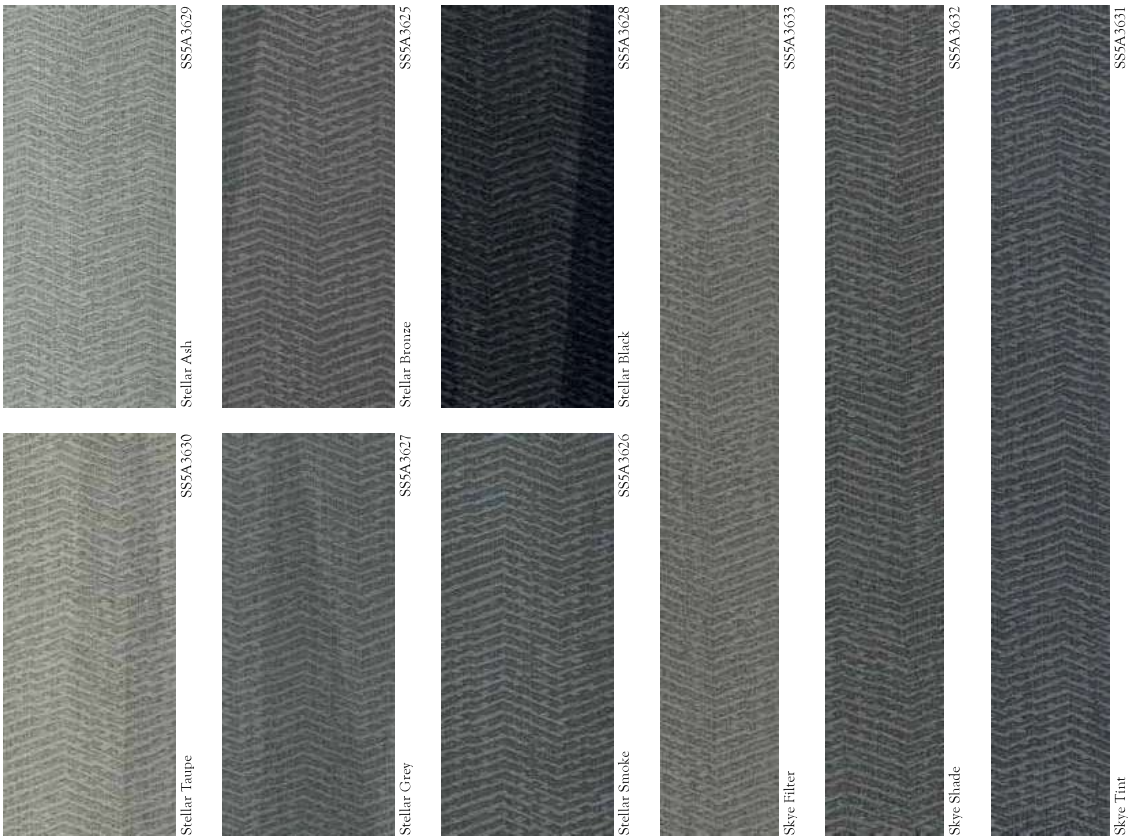

Amtico Spacia | Abstract
Stellar & Skye

Visit amtico.com to find a retailer or call 0121 745 0800