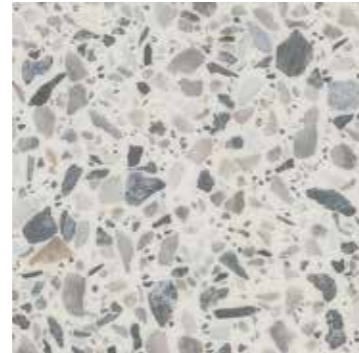

Negroni SS5S2604