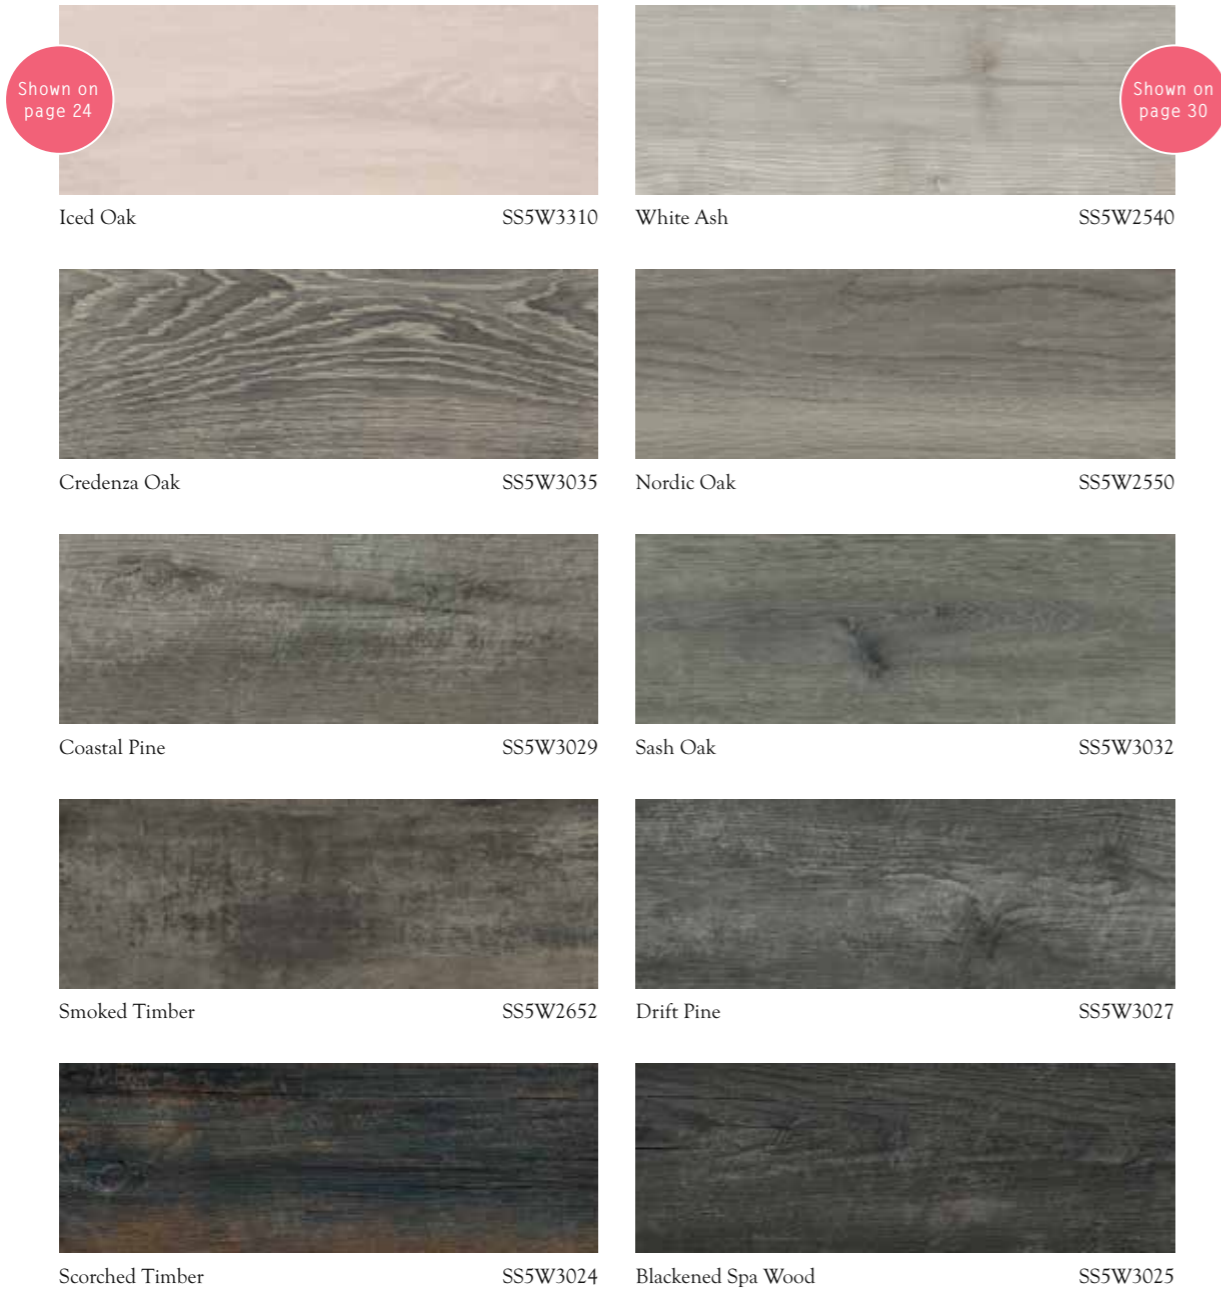

Amtico Spacia | Wood
Cool

New antimicrobial protection
Proven to reduce the presence of potentially harmful bacteria by 99.9% over 24 hours.

Visit [amtico.com](https://www.amtico.com) to find a retailer or call 0121 745 0800