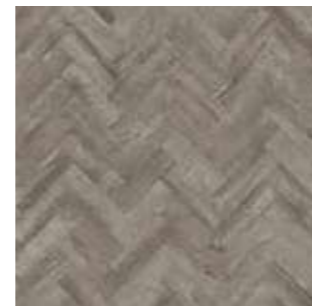

Small
76 x 229mm

Also available in:

Large
102 x 457mm

White Ash Parquet
(Small SP123)*
(Large SP161)*

Nordic Oak Parquet
(Small SP125)***
(Large SP163)***

Coastal Pine Parquet
(Small SP127)*
(Large SP165)*