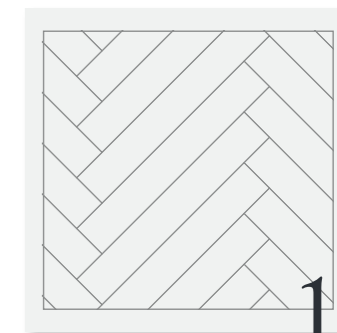

Antico Spacia Collection
Wood

Visit antico.com to find a retailer or call 0121 745 0800

Get the look

Created with Amtico Spacia | Wood

How to create this look...

Herringbone Plank laying pattern

Plank size 184 x 1219mm