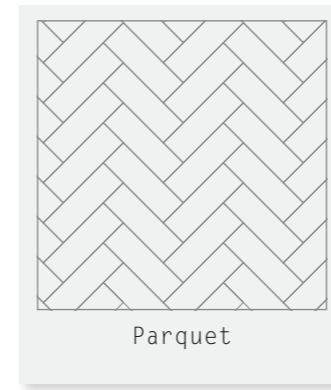

Available in two classic Parquet sizes

1
76 x 229mm

2
102 x 457mm

SP101 Mulled Oak in Small Parquet laying pattern

Amtico Spacia | Wood Parquet

Parquet

Plank sizes used to create this pattern...

Small
76 x 229mm