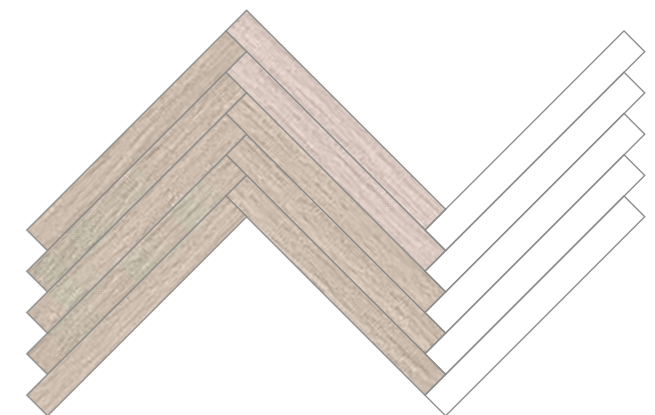

DECK BLOCK

Size shown: 184 x 1219mm (stripping required)

STRIPWOOD

Size shown: 102 x 914mm

BOARDWALK

Size shown: 184 x 1219mm, 102 x 914mm

Checkerboard

CHECKERBOARD

Size shown: 305 x 305mm (stripping optional)

Herringbone

HERRINGBONE TILE

Size shown: 305 x 457mm (stripping optional)

HERRINGBONE PLANK

Size shown: 102 x 914mm

i Amtico Spacia is available in a range of plank and tile sizes. Please refer to page 72 for size options.

Stripping.

The grout style stripping will enhance and define your flooring. Available in many different sizes, choose a similar shade for a subtle look, or pick a contrasting colour for a bold finish.

Stria Volcanic
(chosen as the stripping)