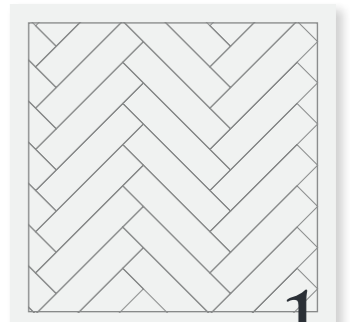

SP175 Washed Salvaged Timber in Boardwalk laying pattern

Boardwalk laying pattern

Plank Sizes

184 x 1219mm

102 x 914mm

Visit our Room Visualiser at [amtico.com](https://www.amtico.com) to view your favourites in your chosen space and laying pattern

Antico Spacia Collection

Parquet

Visit antico.com to find a retailer or call 0121 745 0800

Get the look

Created with Amtico Spacia | Wood

How to create this look...

Large Parquet laying pattern **1**

2 Plank size 102 x 457mm